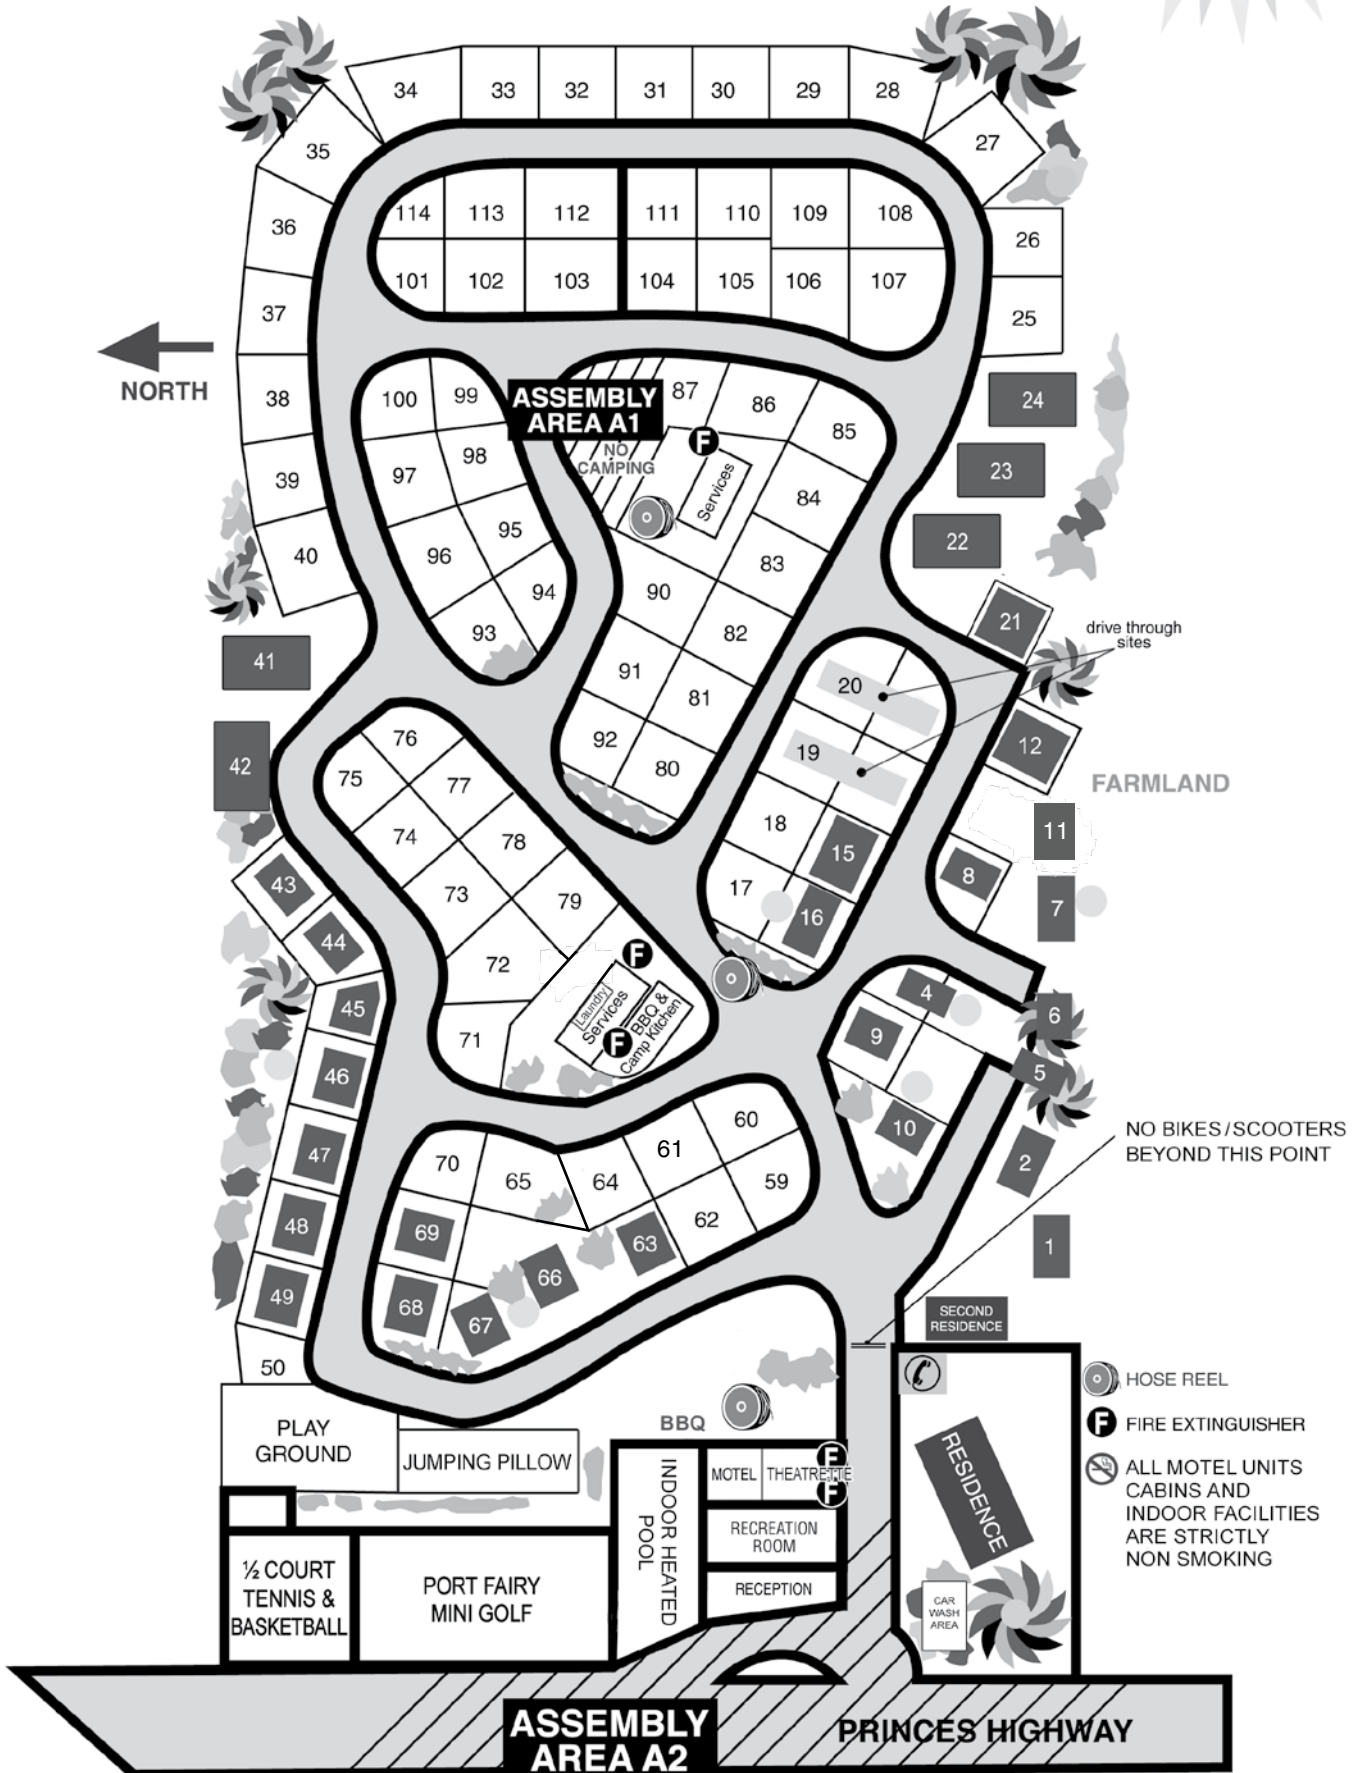

# BIG4 PORT FAIRY Anchorage HOLIDAY PARK

115 Princes Highway, Port Fairy, Vic 3284. Ph: (03) 5568 1145 Fax: (03) 5568 3373

CARAVANS MUST HAVE TOW PULL TOWARDS THE ROAD